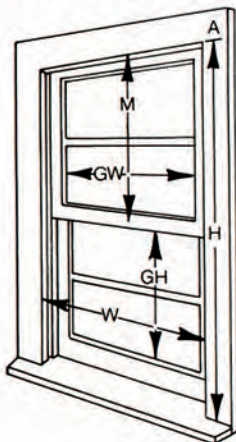

(NOTICE: Tempered -safety glass is available on all glass options. Tempered glass is required on all glass units over 15 sq/ft)

HARDWARE OPTIONS

LATCHES

Upgrade from standard finger latches to die cast steel latches.

HOW TO MEASURE YOUR WINDOW:

1. Measure the opening width inside the exterior frame casings (W). Check this dimension (W) at the top, center, and bottom of the opening. Write down the smallest dimension as "opening width".
3. Measure height (H) from A to B along outside casing. Measure both left and right sides of the opening. Write the smallest dimension as "opening height".
4. Measure height of top sash from casing to center of meeting rail (M).
5. As a check, house window glass size (GH and GW) should also be given. Top and bottom glass should be approximately the same size.