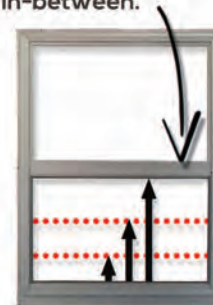

HOW TO MEASURE YOUR WINDOW:

1. Measure the opening width inside the exterior frame casings (W). Check this dimension (W) at the top, center, and bottom of the opening. Write down the smallest dimension as "opening width".
3. Measure height (H) from A to B along outside casing. Measure both left and right sides of the opening. Write the smallest dimension as "opening height".
4. Measure height of top sash from casing to center of meeting rail (M).
5. As a check, house window glass size (GH and GW) should also be given. Top and bottom glass should be approximately the same size.

Slider Window

Why choose **Casco** STORM WINDOWS?

Standard Features:

- Heavy gauge aluminum extrusions throughout
- Maintenance free finish
- Sill expander for uneven sills and drainage
- Nail fin for easy mounting
- Color matched installation screws included
- Heavy-duty finger pulls and tilt keys

Fast installation

All STORM WINDOWS include:

- Extruded Frame and Sashes
- Extruded Screen Frame
- Standard Fiberglass Screen
- Nail/Mounting Fin
- Sill Expander
- Clear glass
- All weather-strip
- Screw Pack
- Latches

(NOTE: Tempered glass is required on all glass units over 15 sq/ft)

All Casco Double Hung Storm Windows include a ratchet latch on the lower glass panel. This opening system allows you to select the desired amount of ventilation from 1" to full ventilation and anywhere in-between.