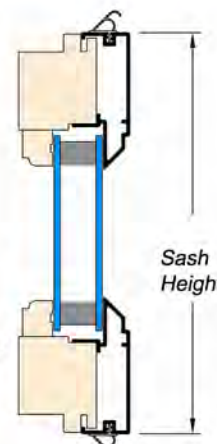

Sill Rail Detail

EXTERIOR CLAD COLORS: White and Tan (replacement kit specific colors) available, all Standard Aluminum Clad Colors available. Additionally, Casco Estate Colors and Custom Color Finish Exterior Available with additional charges and lead time.

NEW