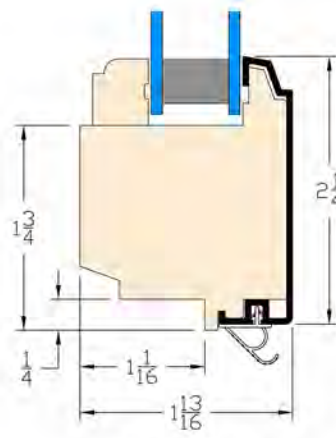

Sill Rail Detail

update your home!

Replacing sashes in your existing windows is the perfect time to update your energy efficiency and home design. Using new insulated LoE glass in your windows will increase the energy efficiency of your windows reducing home heating and cooling bills. Additionally, grilles can be added in between the glass or on the exterior of the glass. Don't like the grille pattern on your house? Now is the time to change it! With a new pattern you can provide your home a new and updated look without the hassle of changing the full window.

how to order

The following items must be specified on the order being placed:

- Series of sash being ordered
- "Sash width" and "sash height" as specified in each series.
- Exterior cladding color selected from Casco's standard or estate exterior colors
- Glass type (clear/LoE)
- Safety glass if required
- Grille/muntin options

special note

Casco Replacement Casement Sash are only a sash component of a window. Modification and/or alteration to both the sash and/or frame may be required to make the units work in your window properly. Hardware is not supplied with new window sash and existing hardware must be reapplied to the new window sash. Hardware is not supplied with the sash.

Any questions, please ask!