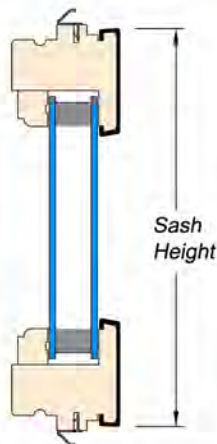

Sill Rail Detail