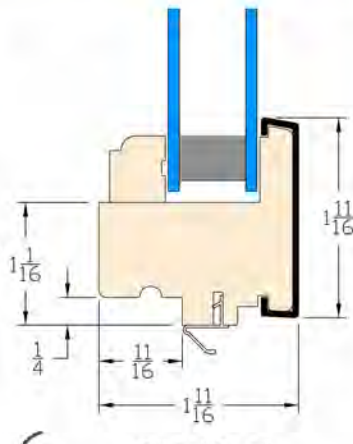

Sill Rail Detail