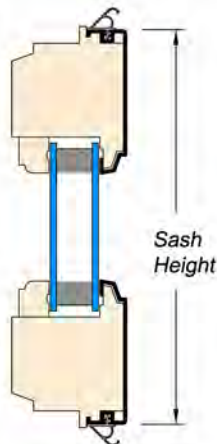

Sill Rail Detail

update your home!

Replacing sashes in your existing windows is the perfect time to update your energy efficiency and home design. Using new insulated LoE glass in your windows will increase the energy efficiency of your windows reducing home heating and cooling bills. Additionally, grilles can be added in between the glass or on the exterior of the glass. Don't like the grille pattern on your house? Now is the time to change it! With a new pattern you can provide your home a new and updated look without the hassle of changing the full window.

how to order

The following items must be specified on the order being placed:

- Series of sash being ordered
- "Sash width" and "sash height" as specified in each series.
- Exterior cladding color selected from Casco's standard or estate exterior colors
- Glass type (clear/LoE)
- Safety glass if required
- Grille/muntin options

special note

Casco Replacement Casement Sash are only a sash component of a window. Modification and/or alteration to both the sash and/or frame may be required to make the units work in your window properly. Hardware is not supplied with new window sash and existing hardware must be reapplied to the new window sash. Hardware is not supplied with the sash.

Any questions, please ask!