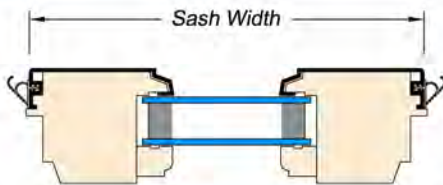

Casco Industries

REPLACEMENT CASEMENT SASH SIZING AND TECHNICAL DETAILS

ALUMINUM CLAD N-SERIES replacement casement sash

Note: Often fits into old Norco brand window frames as a replacement sash.

Includes new black perimeter weather-strip. Beige available.