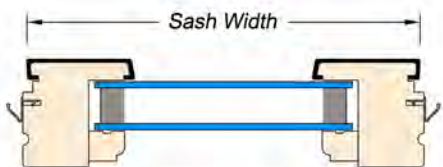

ALUMINUM CLAD R-SERIES replacement casement sash

Note: Often fits into old R.O.W. and Rockwell brand window frames as a replacement sash.

Includes new beige weather-strip. Oversize beige weatherstrip available.