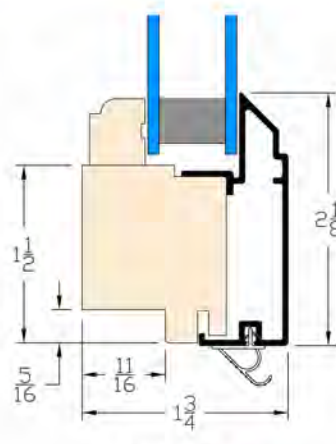

Sill Rail Detail

EXTERIOR CLAD COLORS: White and Tan (replacement kit specific colors) available, all Standard Aluminum Clad Colors available. Additionally, Casco Estate Colors and Custom Color Finish Exterior Available with additional charges and lead time.

NEW