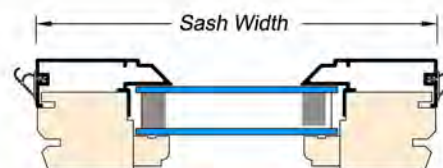

ALUMINUM CLAD L-SERIES replacement casement sash

Note: Often fits into Lincoln brand window frames as a replacement sash.

Includes new black perimeter weather-strip. Beige available.