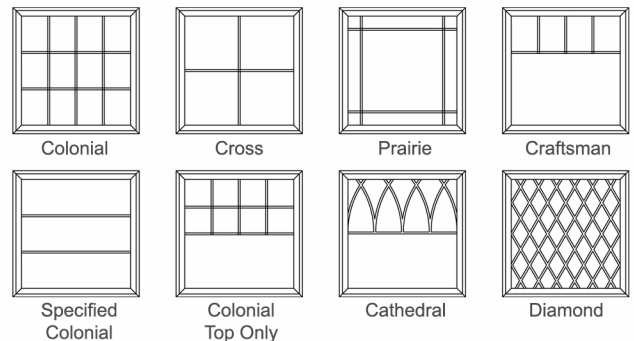

GRILLE DESIGN STYLES

grille sizes and types
Internal (between the glass) Grille Sizes:
5/8" or 13/16" Flat, 3/4" or 1" Contour
SDL (simulated divided lite) Grille Sizes:
7/8" or 1-1/4" Simulated Divided Lite